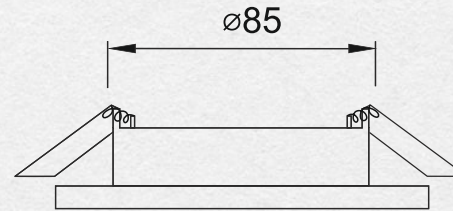

200 LM

DIAMETER OF
REINFORCEMENT RING: 85MM

L08-8 **3,79 €**

L08-9 **3,90 €**

SAND-WHITE

L08-10

LED DOWN LIGHT

THE BULB IS NOT INCLUDED IN SET
IP GRADE: IP20