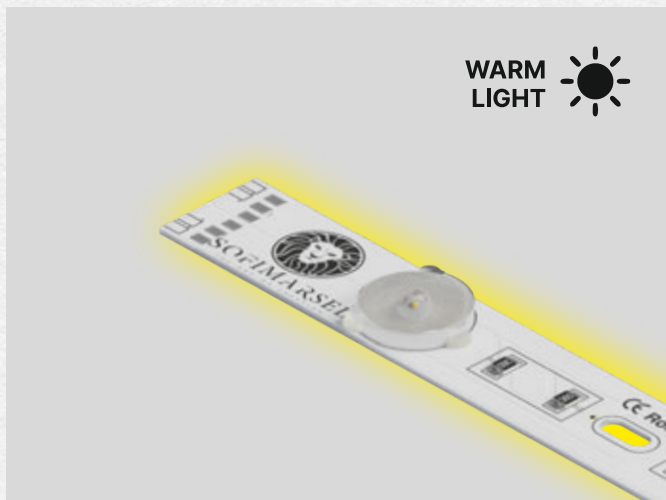

LED STRIP RGBW

24V 17W/R.M

5M 25M

1000 LM

QUANTITY OF DIODES: 60 DIODES/METER

5 M **20,17 €**

25 M **98,87 €**

NV 01-1