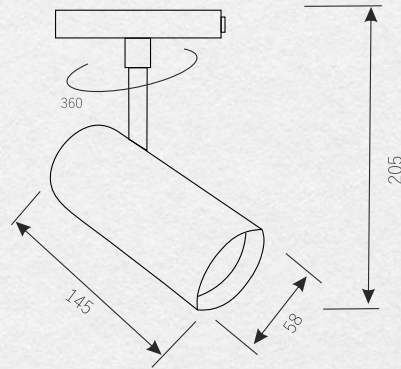

ML06-1/ML06-2

MAGNETIC TRACK LIGHT

48V

LED 15W
WARM

Ø 58x145X205MM

ML06-3

ML06-4

COLOR TEMPERATURE: 3000K

IP GRADE: IP20

16,60 €

ML06-3/ML06-4

MAGNETIC TRACK LIGHT