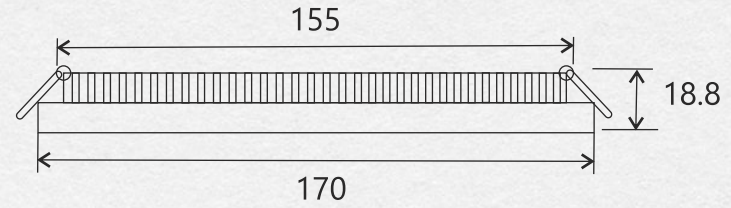

220V 12W/50Hz

DIAMETER OF REINFORCEMENT RING: 155 MM

COLOR TEMPERATURE: 4000K

850 LM

3,92 €