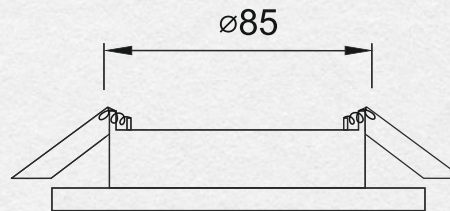

RECESSED LIGHT SOFIMARSEL

THE BULB IS NOT INCLUDED IN SET
IP GRADE: IP20

PLATFORM 55-105 MM
RING Ø85 MM

GX53 (MAX 15W)

200 LM

DIAMETER OF
REINFORCEMENT RING: 85MM

1,32 €

THE BULB IS NOT INCLUDED IN SET
IP GRADE: IP20