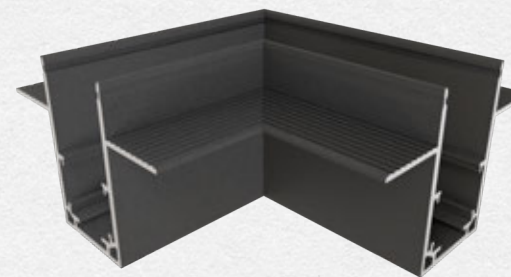

MC01-1

90° CORNER CONNECTOR

4,22 €

MC01-2

PREMANUFACTURED CORNER OF
MAGNETIC TRACK RAIL FOR
PLASTERBOARD WITHOUT SUPPLY ITEMS

4,22 €

MC01-3

PREMANUFACTURED CORNER OF MAGNETIC
TRACK RAIL FOR PLASTERBOARD (13,5 MM)
WITHOUT SUPPLY ITEMS