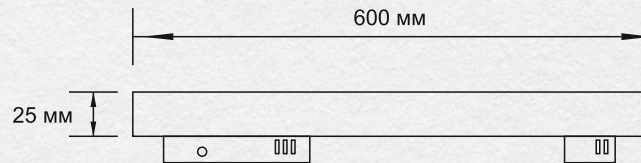

MAGNETIC TRACK LIGHT

48V

LED 10W

300x22x25MM

800 LM

COLOR TEMPERATURE: 4000K
IP GRADE: IP20

7,74 €

ML02-2