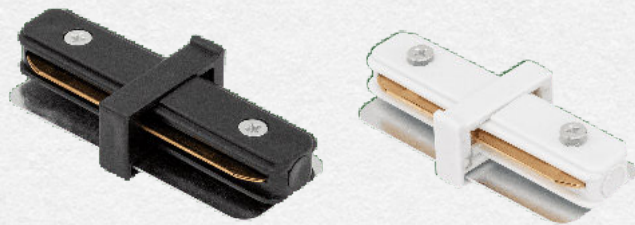

IC01-1\IC01-2

CONNECTOR «I» FOR MONOPHASE TRACK LIGHT RAIL

78X34X21MM

1,32 €