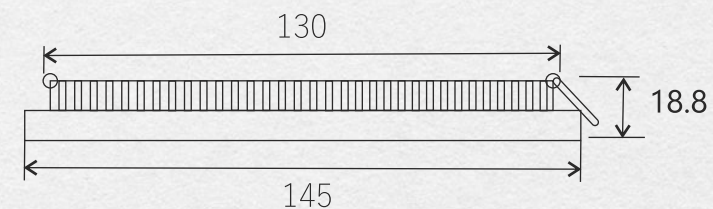

220V 9W/50Hz

DIMENSIONS OF PLASTIC SQUARE:
130X130MM

COLOR
TEMPERATURE: 4000K

530 LM

3,32 €