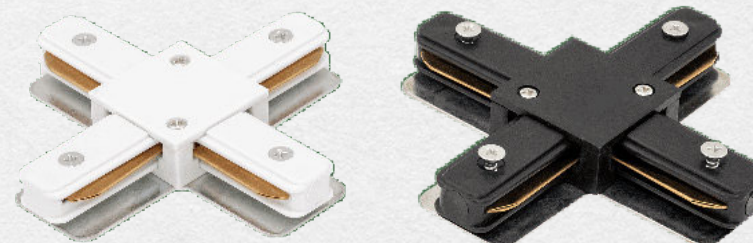

CONNECTOR "90-DEGREES L-TYPE"
FOR MONOPHASE TRACK LIGHT RAIL

70X70X17MM

1,34 €

IC01-5\IC01-6

CONNECTOR "T-TYPE"
FOR MONOPHASE TRACK LIGHT RAIL

104X71X17MM

2,04 €

IC01-7\IC01-8