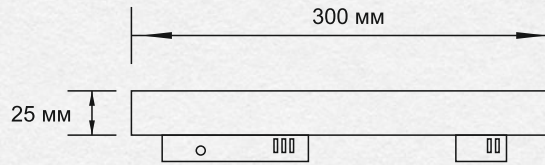

MAGNETIC TRACK LIGHT

48V

LED 20W

600x22x25MM

1600 LM

COLOR TEMPERATURE: 4000K
IP GRADE: IP20

12,46 €

ML02-3