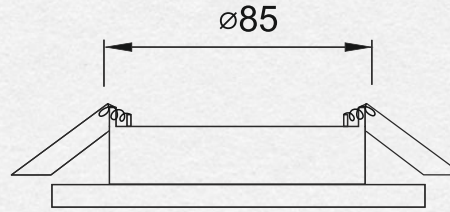

THE BULB IS NOT INCLUDED IN SET
IP GRADE: IP20

PLATFORM 55-105 MM
RING Ø85 MM

GX53 (MAX 15W) + LED 4W

200 LM

DIAMETER OF
REINFORCEMENT RING: 85MM

4,31 €