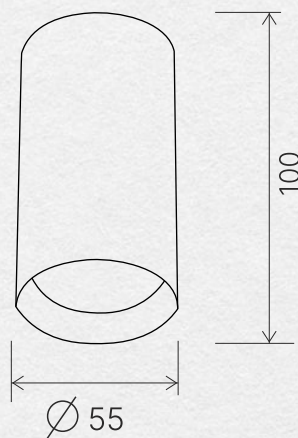

SPT 01-5\SPT 01-6

DOWNLIGHT SOFIMARSEL

4,82 €

230V/50Hz

GU10 (MAX 35W)

Ø55X100MM

PLATFORM 140x140 MM
RING Ø35 MM

THE BULB MR16 IS NOT IN A SET
IP GRADE: IP20

SPT 01-7\SPT 01-8

DOWNLIGHT SOFIMARSEL

3,24 €

SPOTLIGHTS