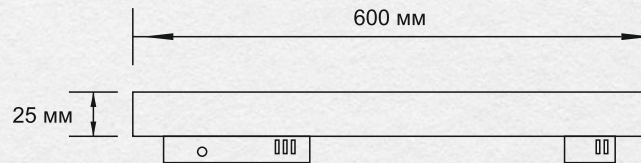

MAGNETIC TRACK LIGHT

48V

LED 10W

300x22x25MM

800 LM

COLOR TEMPERATURE: 3000K
IP GRADE: IP20

7,80 €

ML02-4