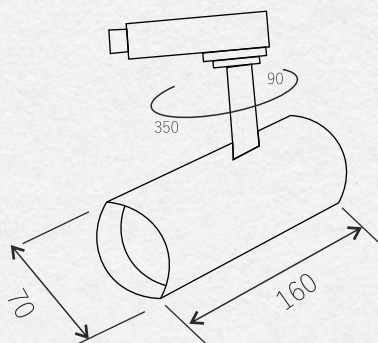

220-240V

Ø70x160x220MM

TRL01-6

TRL01-5

LED 12W 4000K

960 LM

COMPATIBLE WITH 07-1 PROFILE
IP GRADE: IP20