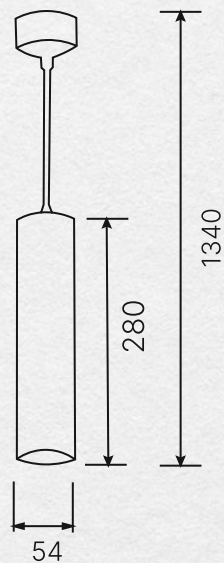

SPT 01-13\SPT 01-14

DOWNLIGHT SOFIMARSEL

THE BULB MR16 IS NOT IN A SET
IP GRADE: IP20

5,52 €

230V/50Hz

GU10 (MAX 35W)

Ø54X280X1340MM

PLATFORM 140x140 mm
RING Ø35 mm

SPT 01-15\SPT 01-16

DOWNLIGHT SOFIMARSEL

THE BULB MR16 IS NOT IN A SET
IP GRADE: IP20

5,74 €

SPOTLIGHTS