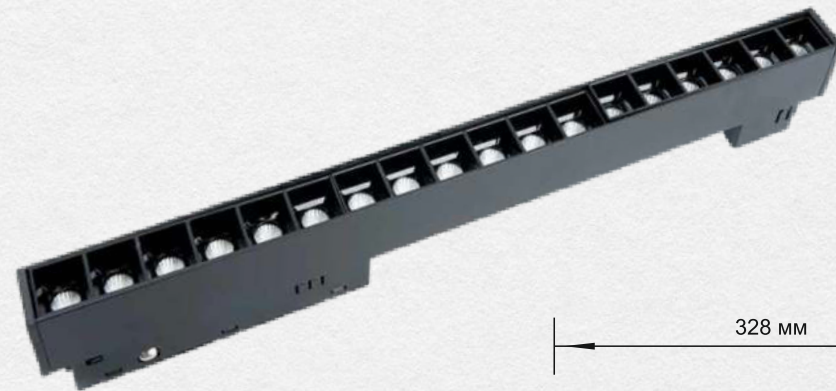

ML01-2

MAGNETIC TRACK LIGHT

48V

LED 18W

328x22x25MM

1440 LM

COLOR TEMPERATURE:4000K
IP GRADE: IP20

12,09 €