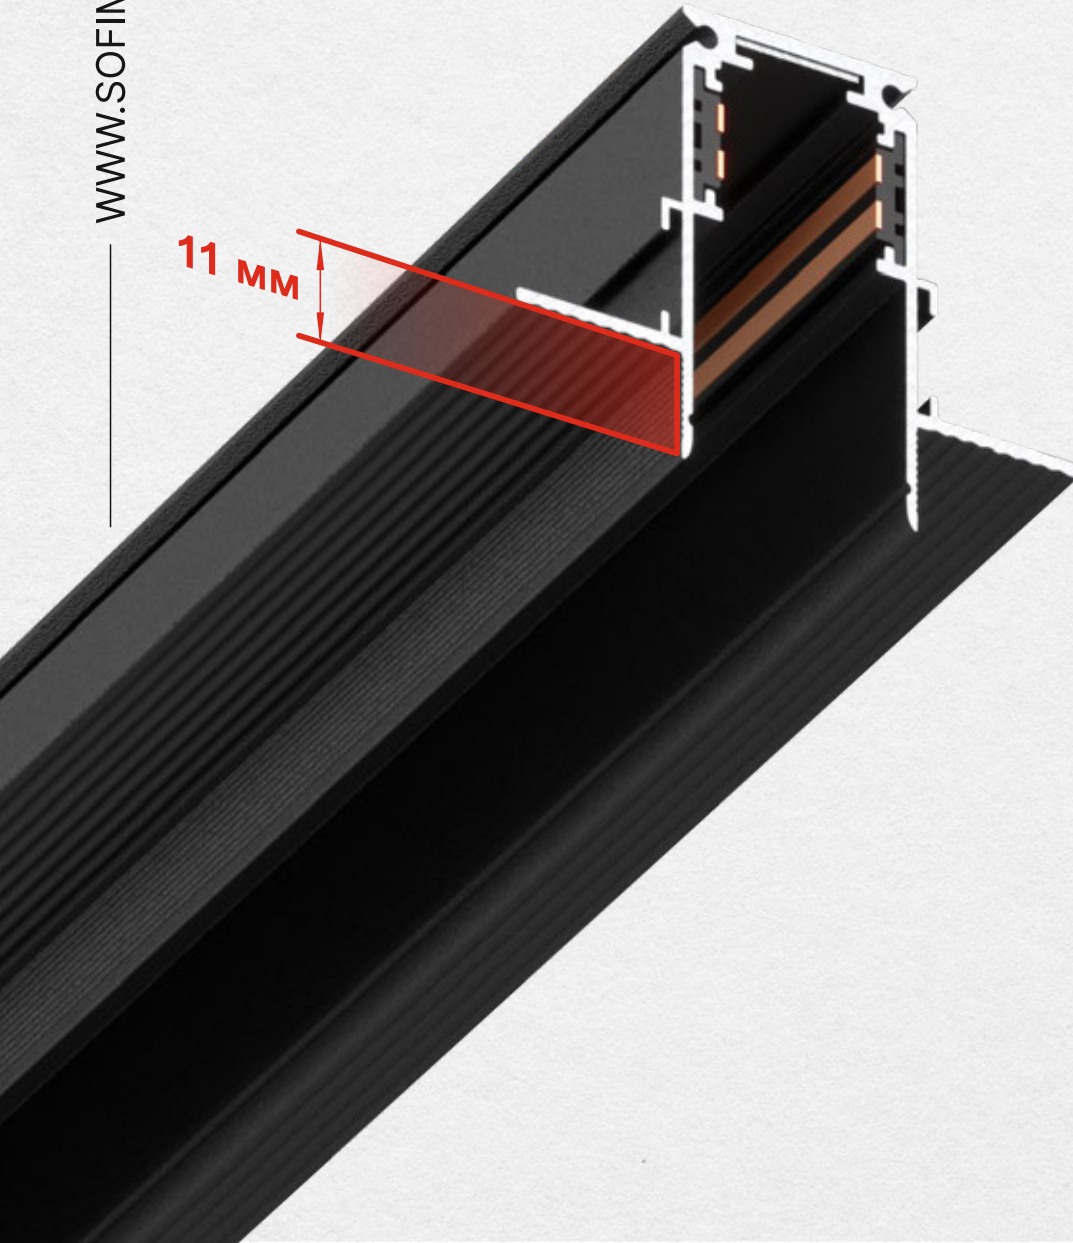

48V

TRM01-1
1000x26X52 MM

TRM01-2
2000x26X52 MM

TRM01-1 **9,83 €**

TRM01-2 **19,16 €**

MAGNETIC TRACK SYSTEM

TRM02-1/TRM02-2

MAGNETIC TRACK RAIL SOFIMARSEL FOR PLASTERBOARD