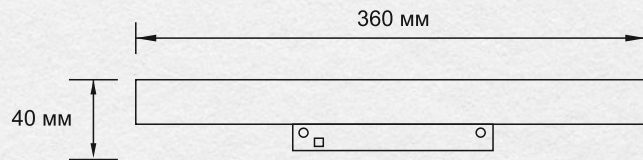

ML05-3

MAGNETIC TRACK LIGHT

48V

LED 12W WARM

246x40x22MM

COLOR TEMPERATURE: 3000K
IP GRADE: IP20

15,70 €

ML05-4