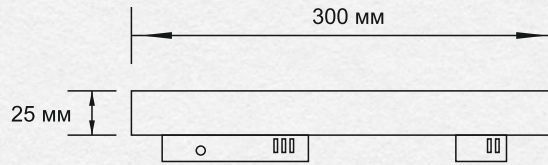

ML01-4

MAGNETIC TRACK LIGHT

48V

LED 18W WARM

328x22x25MM

COLOR TEMPERATURE: 3000K
IP GRADE: IP20

12,10 €

ML02-1