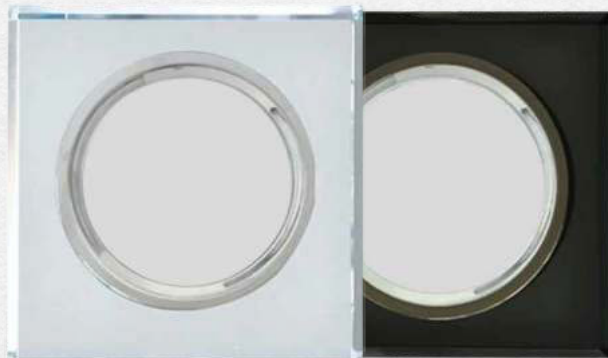

PLATFORM 55-105 MM
RING Ø85 MM

GX53 (MAX 15W) + LED 4W

200 LM

DIAMETER OF
REINFORCEMENT RING: 85MM

L08-4 **3,19 €**

L08-5 **3,31 €**

GLASS

BLACK