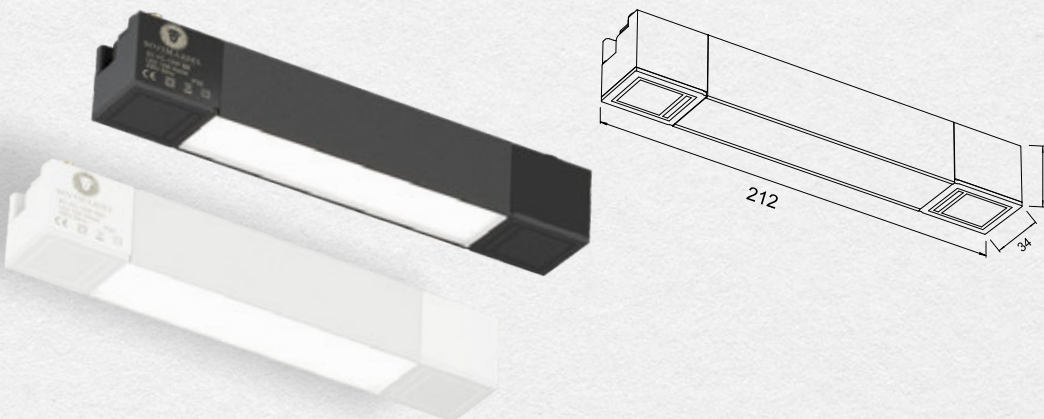

TRL01-15/TRL01-16

TRACK HEAD LIGHT, MONOPHASE SOFIMARSEL

220-240V

212x34x34MM

710 LM

LED 12W 4000K

TRL01-15

TRL01-16

COMPATIBLE WITH 07-1
IP GRADE: IP20

5,00 €