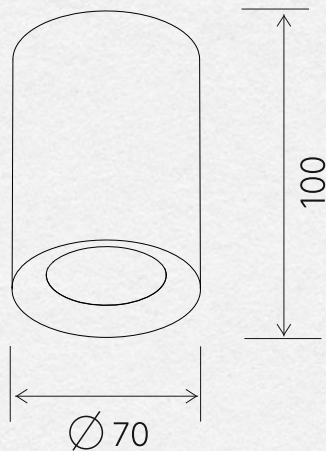

230V/50Hz

GU10 (MAX 35W)

Ø70X100MM

PLATFORM 140x140 mm
RING Ø35 mm