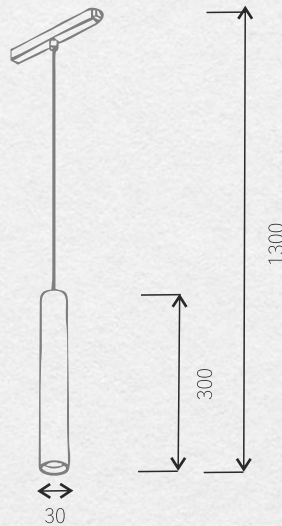

COLOR TEMPERATURE: 4000K

IP GRADE: IP20

LED 10W

ML07-1

ML07-2

17,31 €

ML07-3

MAGNETIC TRACK LIGHT