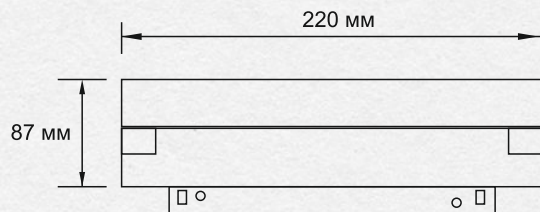

MAGNETIC TRACK LIGHT

48V

LED 20W

600x22x25MM

1600 LM

COLOR TEMPERATURE: 3000K
IP GRADE: IP20

12,50 €

ML03-1