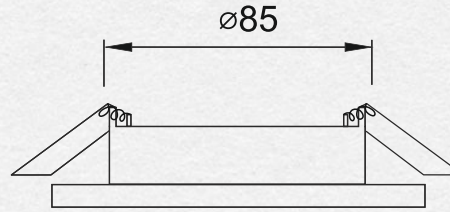

 PLATFORM 55-105 MM
RING Ø85 MM

GX53 (MAX 15W) + LED 4W

200 LM

DIAMETER OF
REINFORCEMENT RING: 85MM

3,40 €

SAND-WHITE

L08-11

LED DOWN LIGHT