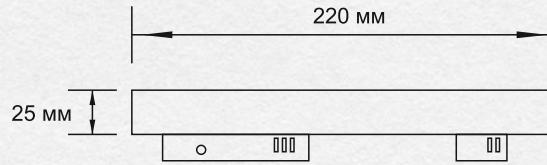

ML01-1

MAGNETIC TRACK LIGHT

48V

LED 12W

220x22x25MM

960 LM

COLOR TEMPERATURE:4000K
IP GRADE: IP20

9,21 €