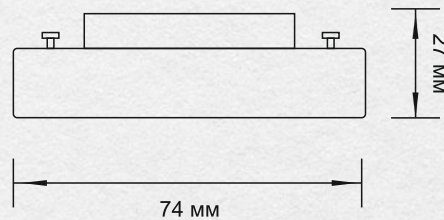

220V 8W 3000K

GX53

880 LM

1,50 €