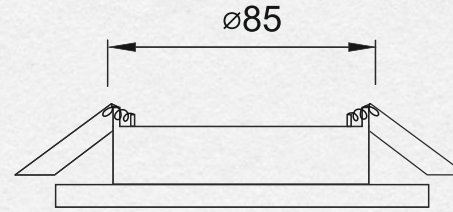

L08-7 **3,40 €**

GLASS

BLACK

L08-8/L08-9

LED DOWN LIGHT

THE BULB IS NOT INCLUDED IN SET
IP GRADE: IP20

 PLATFORM 55-105 MM
RING Ø85 MM

GX53 (MAX 15W) + LED 4W