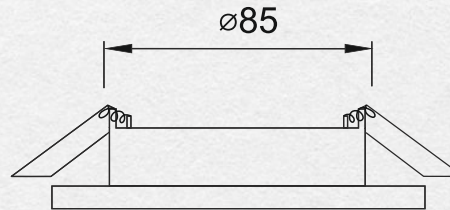

THE BULB IS NOT INCLUDED IN SET
IP GRADE: IP20

PLATFORM 55-105 MM
RING Ø85 MM

GX53 (MAX 15W) + LED 4W

200 LM

DIAMETER OF
REINFORCEMENT RING: 85MM

3,92 €