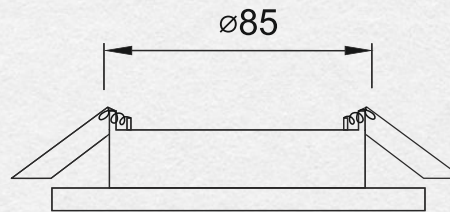

THE BULB IS NOT INCLUDED IN SET
IP GRADE: IP20

PLATFORM 55-105 MM
RING Ø85 MM

GX53 (MAX 15W)

200 LM

DIAMETER OF
REINFORCEMENT RING: 85MM

1,32 €