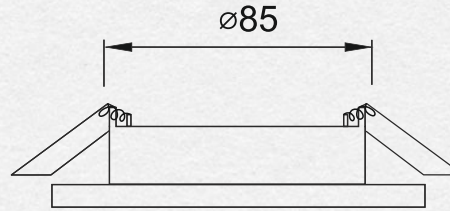

RECESSED LIGHT SOFIMARSEL

THE BULB IS NOT INCLUDED IN SET
IP GRADE: IP20

PLATFORM 55-105 MM
RING Ø85 MM

GX53 (MAX 15W)

200 LM

DIAMETER OF
REINFORCEMENT RING: 85MM

1,32 €

THE BULB IS NOT INCLUDED IN SET
IP GRADE: IP20