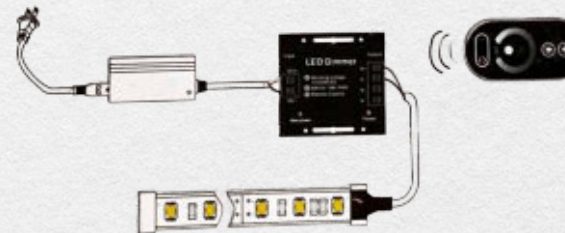

5,48 €

K02-3 4 CHANNELS

6,58 €

D01-1

LED DIMMER

INPUT:DC 12V - 24V
OUTPUT: MAX 10A/CH

11,26 €

LED STRIPS