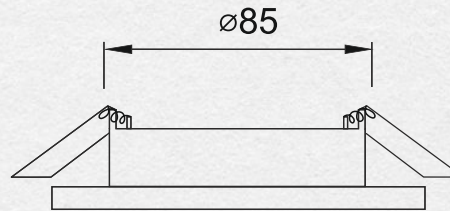

THE BULB IS NOT INCLUDED IN SET
IP GRADE: IP20

PLATFORM 55-105 MM
RING Ø85 MM

GX53 (MAX 15W) + LED 4W

200 LM

DIAMETER OF
REINFORCEMENT RING: 85MM

4,31 €