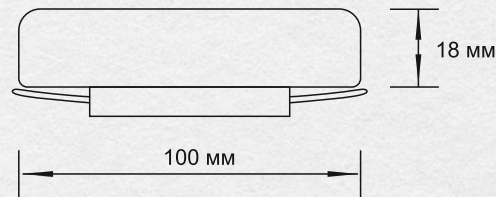

L03-2

RECESSED LED

8W

OUTER DIAMETER:
100 MM

PLATFORM 60-120 MM
RING Ø60 - Ø85 MM

2,00 €