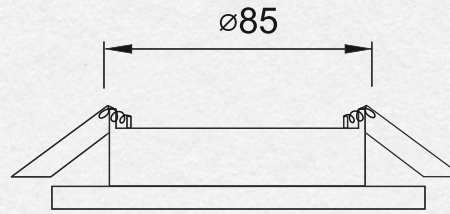

THE BULB IS NOT INCLUDED IN SET
IP GRADE: IP20

PLATFORM 55-105 MM
RING Ø80 MM

Gu10 (MAX 35W)

DIAMETER OF
REINFORCEMENT RING: 80MM

2,26 €

L08-23

RECESSED LIGHT SOFIMARSEL

THE BULB IS NOT INCLUDED IN SET
IP GRADE: IP20