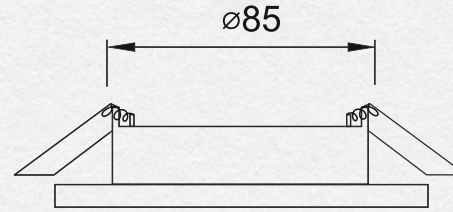

THE BULB IS NOT INCLUDED IN SET
IP GRADE: IP20

PLATFORM 55-105 MM
RING Ø85 MM

GX53 (MAX 15W)

200 LM

DIAMETER OF
REINFORCEMENT RING: 85MM

1,32 €