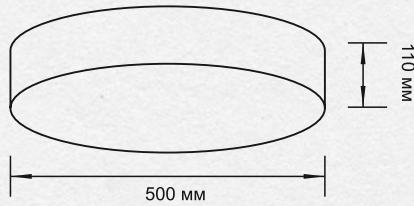

230V/50Hz

LED 36-72W

ø500 x 110MM

5000 LM

PLATFORM 200x200 MM
RING Ø35 MM

BRIGHTNESS CONTROL: REMOTE CONTROL IS IN SET
TEMPERATURE CONTROL: 3000K - 6000K
PLASTIC SUPPORT 200X200
REINFORCEMENT PLASTIC RING Ø50