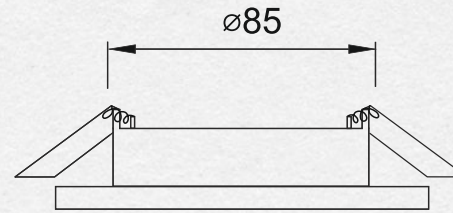

THE BULB IS NOT INCLUDED IN SET
IP GRADE: IP20

PLATFORM 55-105 MM
RING Ø85 MM

GX53 (MAX 15W) + LED 4W

200 LM

DIAMETER OF
REINFORCEMENT RING: 85MM

L08-4 **3,19 €**

L08-5 **3,31 €**