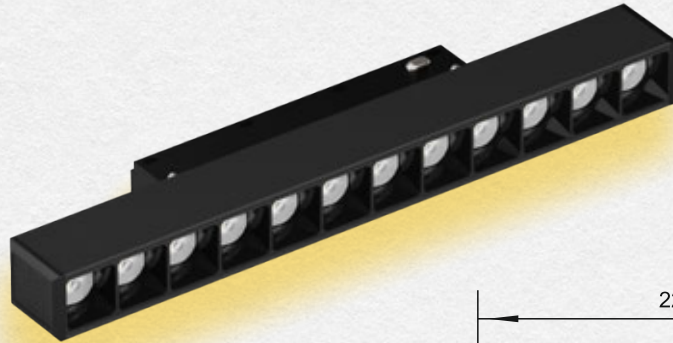

ML01-3

MAGNETIC TRACK LIGHT

48V

LED 12W WARM

220x22x25MM

COLOR TEMPERATURE: 3000K
IP GRADE: IP20

9,30 €