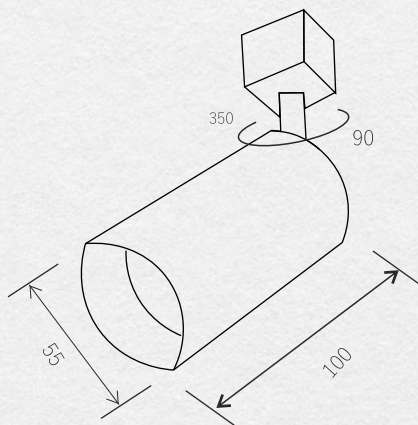

LED 12W 4000K

960 LM

COMPATIBLE WITH 07-1 PROFILE
IP GRADE: IP20

TRL01-5/TRL01-6

TRACK HEAD LIGHT, MONOPHASE SOFIMARSEL

10,12 €

230V/50Hz

Ø55X100X168MM