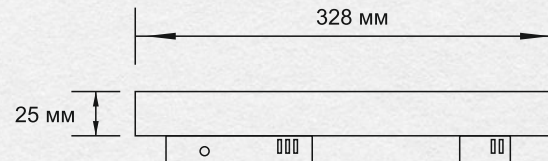

ML01-2

MAGNETIC TRACK LIGHT

48V

LED 18W

328x22x25MM

1440 LM

COLOR TEMPERATURE:4000K
IP GRADE: IP20

12,09 €