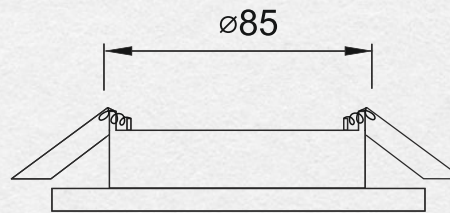

PLATFORM 55-105 MM
RING Ø85 MM

GX53 MAX 15W

DIAMETER OF
REINFORCEMENT RING: 85 MM

2,90 €

L08-24

RECESSED LIGHT SOFIMARSEL

THE BULB IS NOT INCLUDED IN SET
IP GRADE: IP20

PLATFORM 55-105 MM
RING Ø85 MM