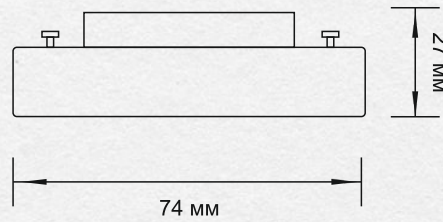

B01-13/B01-14

GX53 BULB SOFIMARSEL

220V 8W

GX53

650 LM / 620 LM

B01-13 COLOR TEMPERATURE: 4000K

B01-14 COLOR TEMPERATURE: 6000K

1,42 €