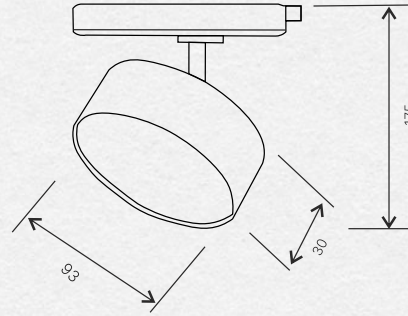

48V

Ø 30x1300MM

800 LM

COLOR TEMPERATURE: 3000K

IP GRADE: IP20

LED 10W

17,40 €

MAGNETIC TRACK SYSTEM