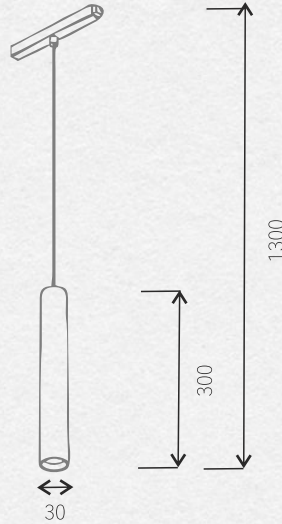

16,60 €

ML06-3/ML06-4

MAGNETIC TRACK LIGHT

ML07-1/ML07-2

MAGNETIC TRACK LIGHT

48V

Ø 30x1300MM

800 LM