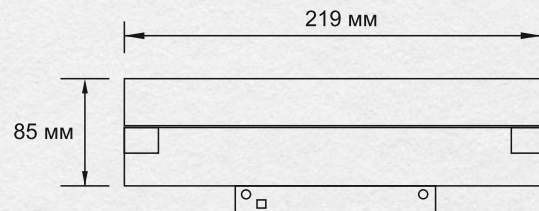

ML04-2

MAGNETIC TRACK LIGHT

48V

LED 6W

112x22x87MM

480 LM

COLOR TEMPERATURE: 4000K
IP GRADE: IP20

13,21 €