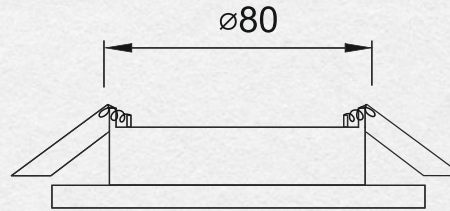

RECESSED LIGHT SOFIMARSEL

THE BULB IS NOT INCLUDED IN SET
IP GRADE: IP20

PLATFORM 55-105 MM
RING Ø80 MM

Gu10 (MAX 35W)

DIAMETER OF
REINFORCEMENT RING: 80MM

2,26 €

L08-22

RECESSED LIGHT SOFIMARSEL