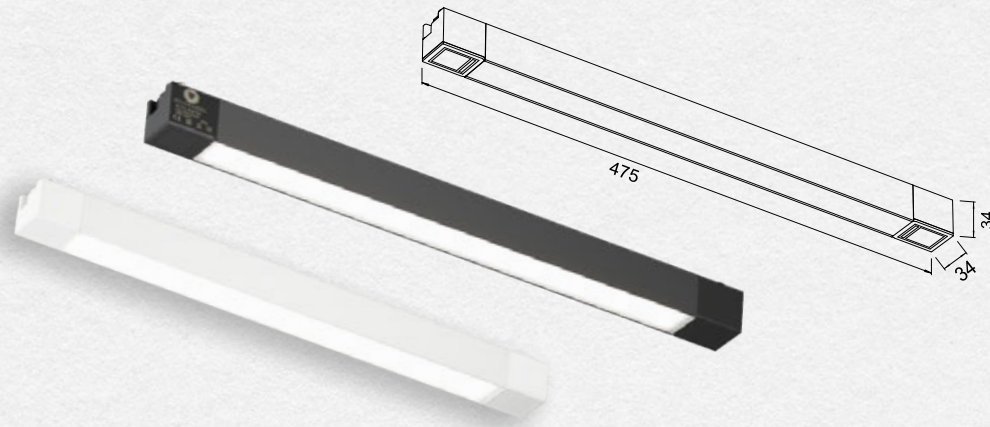

710 LM

LED 12W 4000K

TRL01-15

TRL01-16

COMPATIBLE WITH 07-1
IP GRADE: IP20

5,00 €

TRL01-17/TRL01-18

TRACK HEAD LIGHT, MONOPHASE SOFIMARSEL