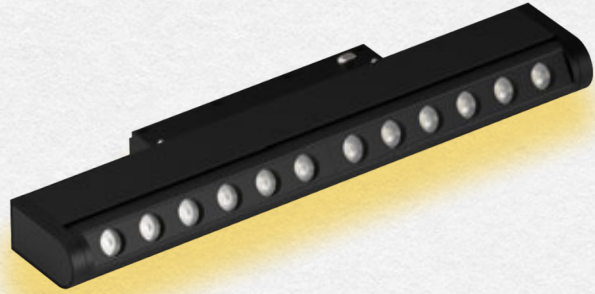

ML05-2

MAGNETIC TRACK LIGHT

48V

LED 18W

360x40x22MM

1440 LM

COLOR TEMPERATURE: 4000K
IP GRADE: IP20

19,55 €