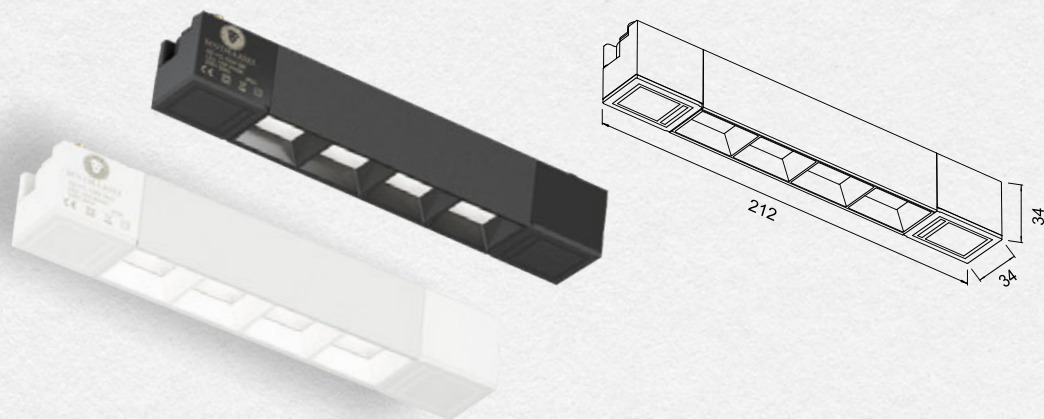

TRL01-13/TRL01-14

TRACK HEAD LIGHT, MONOPHASE SOFIMARSEL

220-240V

212x34x34MM

710 LM

LED 12W 4000K

TRL01-13

TRL01-14

COMPATIBLE WITH 07-1
IP GRADE: IP20

5,10 €