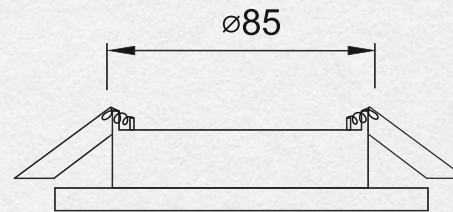

DIAMETER OF
REINFORCEMENT RING: 85MM

1,32 €

SHINING WHITE

L08-16

RECESSED LIGHT SOFIMARSEL

THE BULB IS NOT INCLUDED IN SET
IP GRADE: IP20

PLATFORM 55-105 MM
RING Ø85 MM

GX53 (MAX 15W)