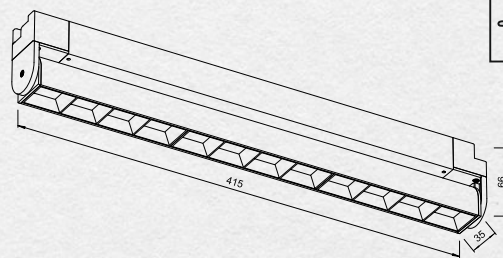

TRL01-9/TRL01-10

TRACK HEAD LIGHT, MONOPHASE SOFIMARSEL

220-240V

35x66x290MM

1440 LM

LED 20W 4000K

TRL01-9
TRL01-10

COMPATIBLE WITH 07-1
IP GRADE: IP20

9,00 €

TRL01-11/TRL01-12

TRACK HEAD LIGHT, MONOPHASE SOFIMARSEL

230V/50Hz

415X35X66MM

2160 LM

LED 30W 4000K

TRL01-11
TRL01-12

COMPATIBLE WITH 07-1
IP GRADE: IP20

10,10 €