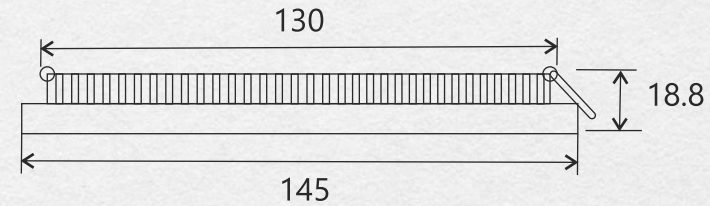

220V 9W/50Hz

DIAMETER OF REINFORCEMENT RING: 130 MM

COLOR TEMPERATURE: 4000K

530 LM

3,47 €