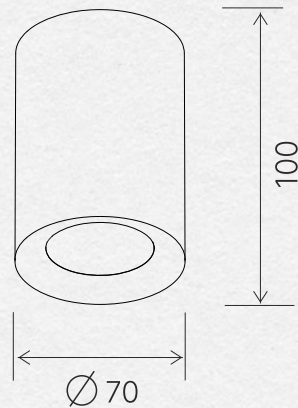

230V/50Hz

GU10 (MAX 35W)

Ø70X100MM

PLATFORM 140x140 MM
RING Ø35 MM

THE BULB MR16 IS NOT IN A SET
IP GRADE: IP20