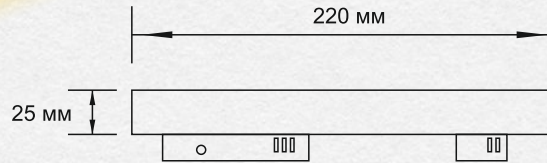

ML01-3

MAGNETIC TRACK LIGHT

48V

LED 12W WARM

220x22x25MM

COLOR TEMPERATURE: 3000K
IP GRADE: IP20

9,30 €