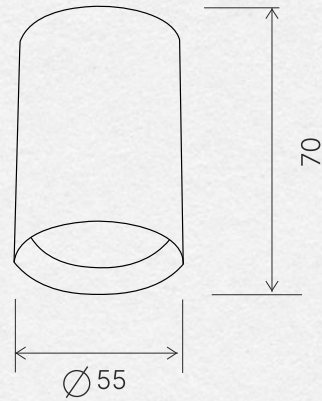

230V/50Hz

GU10 (MAX 35W)

Ø55X70MM

PLATFORM 140x140 MM
RING Ø35 MM

THE BULB MR16 IS NOT IN A SET
IP GRADE: IP20

2,64 €