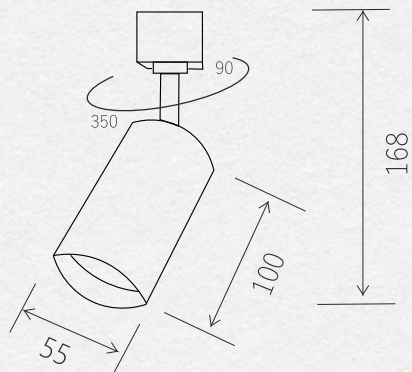

CONNECTOR "T-TYPE"
FOR MONOPHASE TRACK LIGHT RAIL

104X104X17MM

2,16 €

TRACKLIGHTS

230V/50Hz

GU10 (MAX 35W)

ø55x100x168 MM

COMPATIBLE WITH 07-1 PROFILE
IP GRADE: IP20