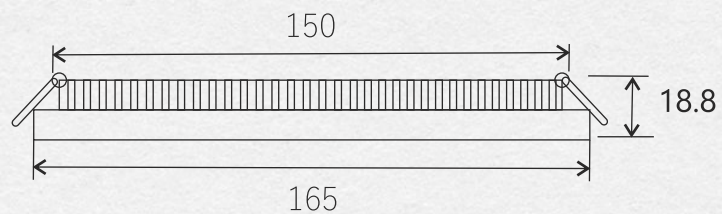

530 LM

3,47 €

L02-1

RECESSED LED 6W

L02-2

RECESSED LED 9W

220V 12W/50Hz

DIMENSIONS OF PLASTIC SQUARE:
150X150MM