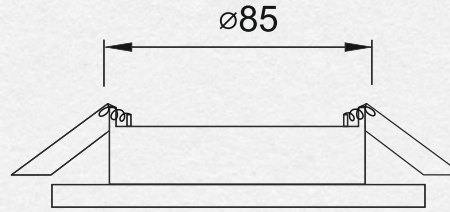

THE BULB IS NOT INCLUDED IN SET
IP GRADE: IP20

PLATFORM 55-105 MM
RING Ø85 MM

GX53 (MAX 15W)

200 LM

DIAMETER OF
REINFORCEMENT RING: 85MM

1,32 €

RED COPPER

L08-20