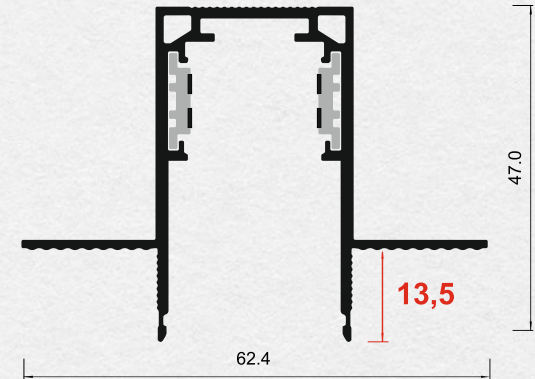

MAGNETIC TRACK RAIL SOFIMARSEL FOR PLASTERBOARD

48V

TRM03-1
1000x47X62,4 MM

TRM03-2
2000x47X62,4 MM

**DEPTH OF FITTING POSITION
FOR PLASTERBOARD 13,5 MM**

13,5 MM

TRM03-1 9,90 €

TRM03-2 19,20 €