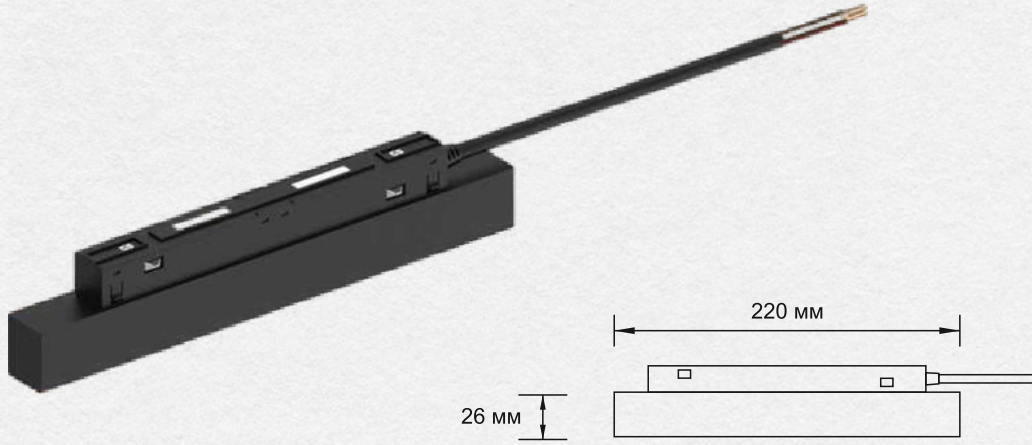

PSM01-1
POWER SUPPLY

100W / 48V

220x23x26MM

19,94 €