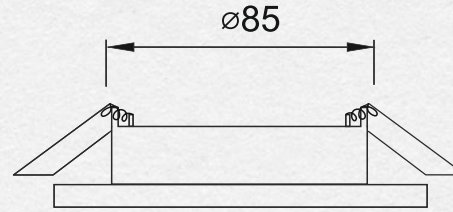

ADJUSTABLE WIDTH FOR PLASTIC RINGS AND PLASTIC SUPPORTS

3,60 €

WHITE

L08-1

RECESSED LIGHT SOFIMARSEL

THE BULB IS NOT INCLUDED IN SET
IP GRADE: IP20

PLATFORM 55-105 MM
RING Ø85 MM

GX53 (MAX 15W)