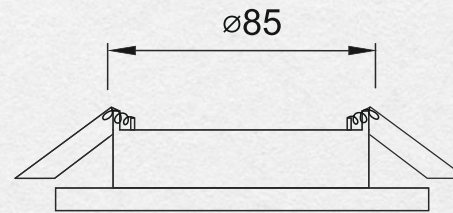

THE BULB IS NOT INCLUDED IN SET
IP GRADE: IP20

PLATFORM 55-105 MM
RING Ø85 MM

GX53 (MAX 15W) + LED 4W

200 LM

DIAMETER OF
REINFORCEMENT RING: 85MM

L08-6 **3,31 €**

L08-7 **3,40 €**