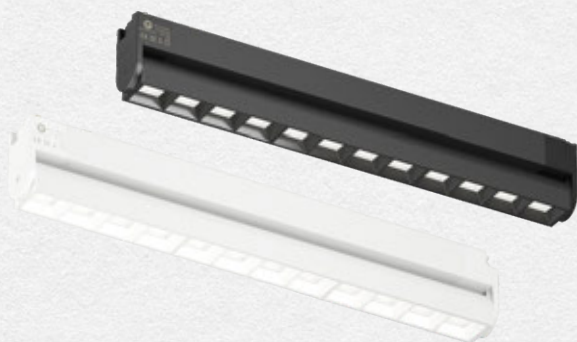

TRL01-11/TRL01-12

TRACK HEAD LIGHT, MONOPHASE SOFIMARSEL

230V/50Hz

415X35X66MM

2160 LM

LED 30W 4000K

TRL01-11
TRL01-12

COMPATIBLE WITH 07-1
IP GRADE: IP20