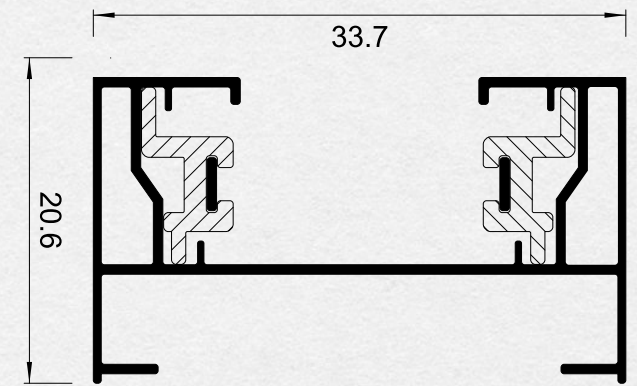

TRK 01-1\TRK 01-2

TRACK LIGHT RAIL MONOPHASE

220V/16F/IP 20
POWER MODULE AND FRONT-END
CAP ARE IN SET

01-1

01-2

2M

7,50 €