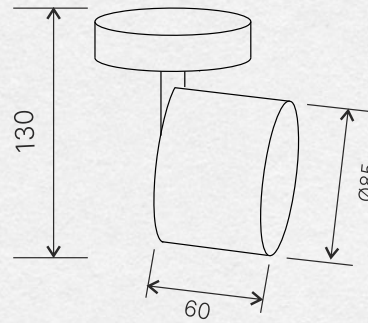

SPOTLIGHTS

230V/50Hz

GX53 (MAX 35W)

Ø85X60X130MM

PLATFORM 140x140 MM
RING Ø35 MM

THE BULB MR16 IS NOT IN A SET
IP GRADE: IP20

6,42 €

SPT 01-1\SPT 01-2