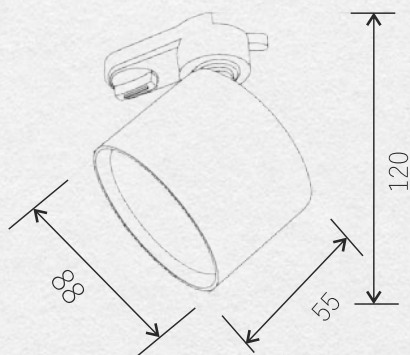

TRL01-1/TRL01-2

TRACK HEAD LIGHT, MONOPHASE SOFIMARSEL

5,42 €

230V/50Hz

GX53 (MAX 35W)

Ø88x55x120MM

COMPATIBLE WITH 07-1 PROFILE
IP GRADE: IP20

THE BULB MR16 IS NOT IN A SET

TRL01-3/TRL01-4

TRACK HEAD LIGHT, MONOPHASE SOFIMARSEL

7,12 €