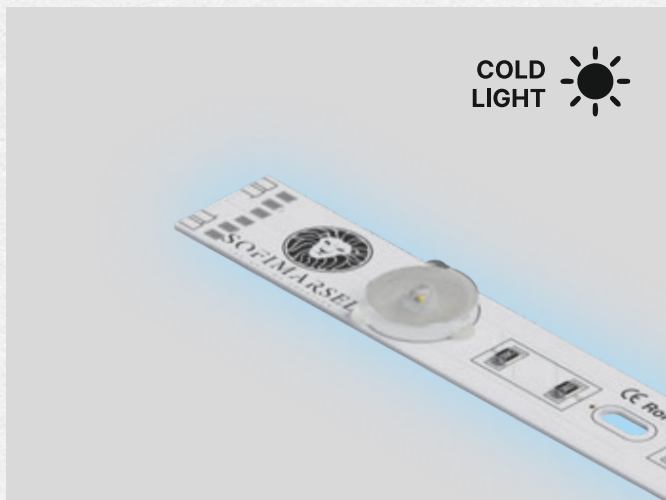

NV 01-3

LED RIGID BAR SOFIMARSEL

24V 12W

95CM

900 LM

KIT CONTENTS:

LED RIGID BAR+1 METER OF WIRE+2 CONNECTORS

COLOR TEMPERATURE: 6000K

! CUT-OFF ITEMS ARE NON-RETURNABLE
AFTER ORDER CONFIRMATION

5,99 €