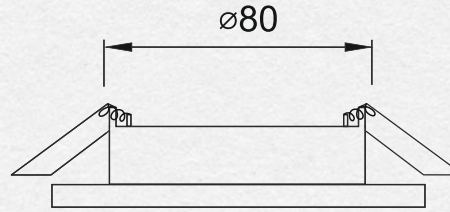

THE BULB IS NOT INCLUDED IN SET
IP GRADE: IP20

PLATFORM 55-105 MM
RING Ø80 MM

Gu10 (MAX 35W)

DIAMETER OF
REINFORCEMENT RING: 80MM

2,26 €