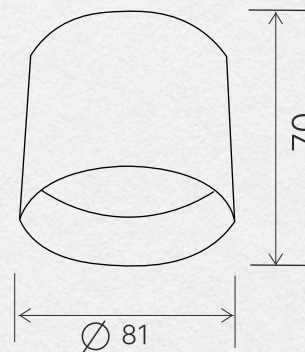

SPT 01-1\SPT 01-2

SPOTLIGHT SOFIMARSEL

230V/50Hz

GX53 (MAX 35W)

Ø81X70MM

PLATFORM 140x140 MM
RING Ø35 MM

THE BULB MR16 IS NOT IN A SET
IP GRADE: IP20

5,42 €

SPT 01-3\SPT 01-4

DOWNLIGHT SOFIMARSEL

SPOTLIGHTS