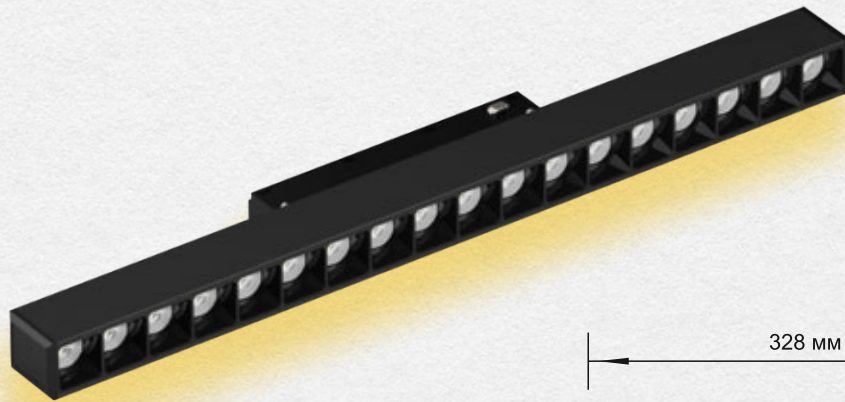

12,09 €

ML01-3

MAGNETIC TRACK LIGHT

48V

LED 12W WARM

220x22x25MM

COLOR TEMPERATURE: 3000K
IP GRADE: IP20

9,30 €