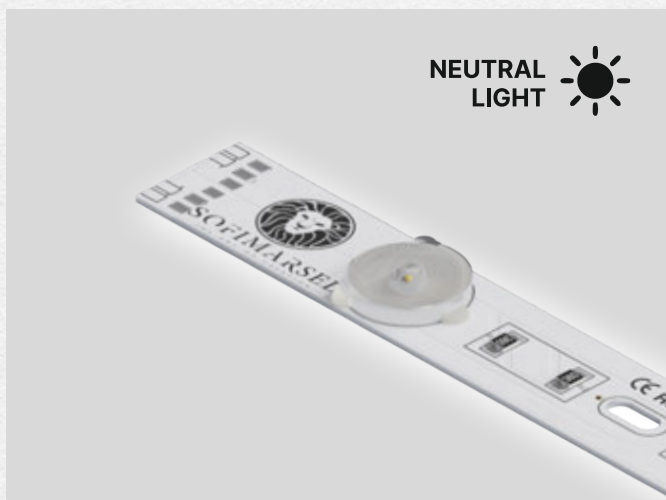

NV 01-2

LED RIGID BAR SOFIMARSEL

24V 12W

95CM

900 LM

KIT CONTENTS:

LED RIGID BAR+1 METER OF WIRE+2 CONNECTORS

COLOR TEMPERATURE: 3000K

! CUT-OFF ITEMS ARE NON-RETURNABLE
AFTER ORDER CONFIRMATION

5,99 €

24V 12W

95CM

900 LM

KIT CONTENTS:

LED RIGID BAR+1 METER OF WIRE+2 CONNECTORS

COLOR TEMPERATURE: 4000K

! CUT-OFF ITEMS ARE NON-RETURNABLE
AFTER ORDER CONFIRMATION

5,99 €