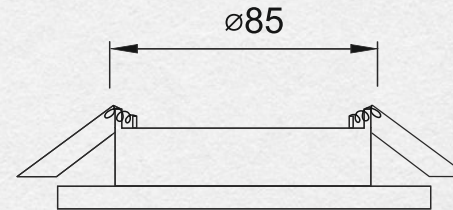

DIAMETER OF
REINFORCEMENT RING: 85MM

1,12 €

CHROME

SATIN CHROME

L08-2/L08-3

RECESSED LIGHT SOFIMARSEL

THE BULB IS NOT INCLUDED IN SET
IP GRADE: IP20

PLATFORM 55-105 MM
RING Ø85 MM