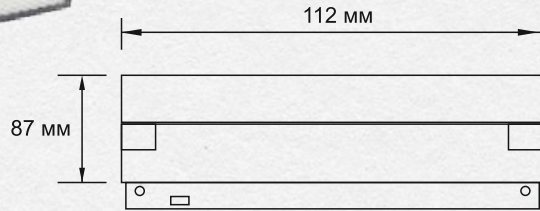

MAGNETIC TRACK LIGHT

48V

LED 12W

220x22x87MM

960 LM

COLOR TEMPERATURE: 4000K

IP GRADE: IP20

16,83 €