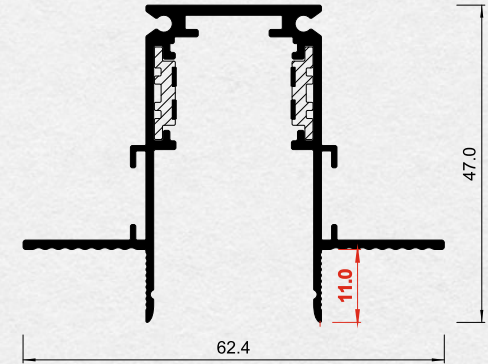

48V

TRM02-1
1000x47x62,4 MM

TRM02-2
2000x47x62,4 MM

**DEPTH OF FITTING POSITION
FOR PLASTERBOARD 11 MM**

TRM02-1 **9,83 €**

TRM02-2 **19,16 €**

MAGNETIC TRACK SYSTEM

TRM03-1/TRM03-2