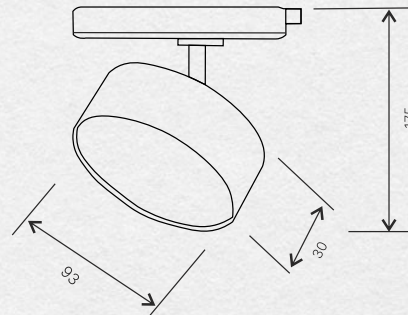

13,58 €

ML08-1/ML08-2

MAGNETIC TRACK LIGHT

48V

LED 15W
WARM

Ø93x30x175 MM

ML08-3

ML08-4