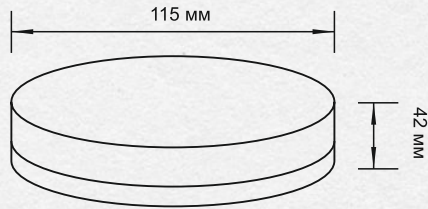

COLOR
TEMPERATURE: 4000K

850 LM

3,72 €

220V 9W/50Hz

DIMENSIONS OF PLASTIC SQUARE:
130X130MM

COLOR
TEMPERATURE: 4000K

530 LM

3,32 €