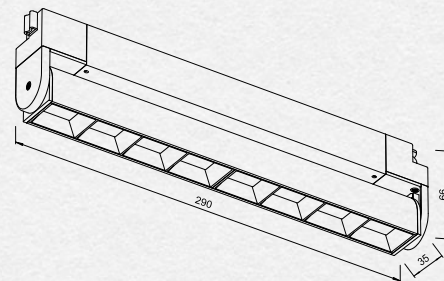

TRL01-9/TRL01-10

TRACK HEAD LIGHT, MONOPHASE SOFIMARSEL

220-240V

35x66x290MM

1440 LM

LED 20W 4000K

TRL01-9
TRL01-10

COMPATIBLE WITH 07-1
IP GRADE: IP20