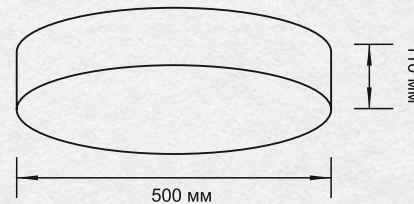

230V/50Hz

LED 36-72W

ø500 x 110MM

5000 LM

PLATFORM 200x200 MM
RING Ø35 MM

BRIGHTNESS CONTROL: REMOTE CONTROL IS IN SET
TEMPERATURE CONTROL: 3000K - 6000K
PLASTIC SUPPORT 200X200
REINFORCEMENT PLASTIC RING Ø50

50,00 €

LED PANEL