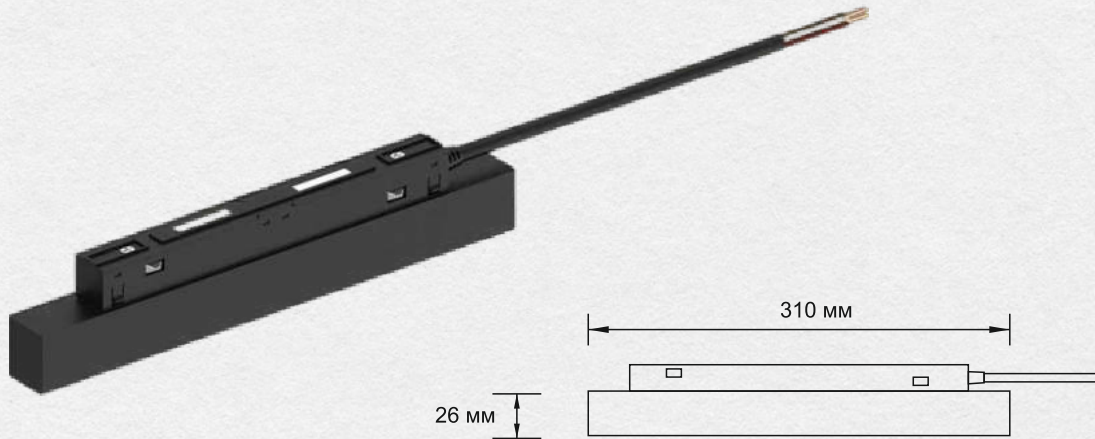

HM01-1

SUSPENSION SET

3,10 €

MAGNETIC TRACK SYSTEM

PSM01-1
POWER SUPPLY

100W / 48V

220x23x26MM

19,94 €