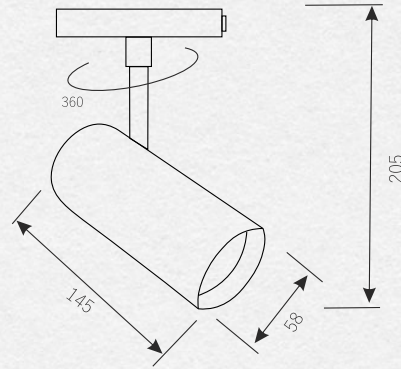

MAGNETIC TRACK LIGHT

48V

LED 18W WARM

360x40x22MM

COLOR TEMPERATURE: 3000K
IP GRADE: IP20

19,60 €

48V

LED 15W