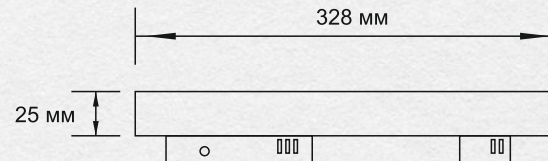

12,09 €

ML01-3

MAGNETIC TRACK LIGHT

48V

LED 12W WARM

220x22x25MM

COLOR TEMPERATURE: 3000K
IP GRADE: IP20

9,30 €