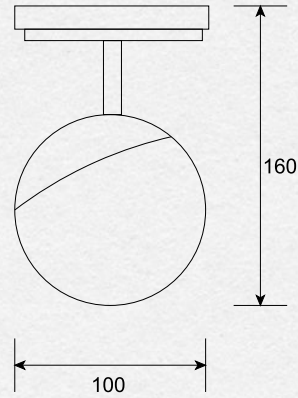

48V

LED 7W

100x100x160MM

780 LM

COLOR TEMPERATURE: 4000K
IP GRADE: IP20

11,00 €