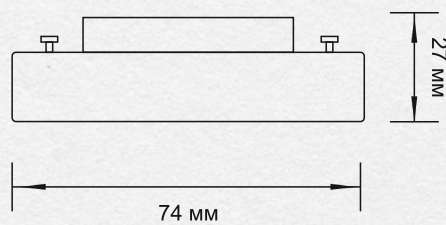

220V 11W 3000K

GX53

1210 LM

1,60 €